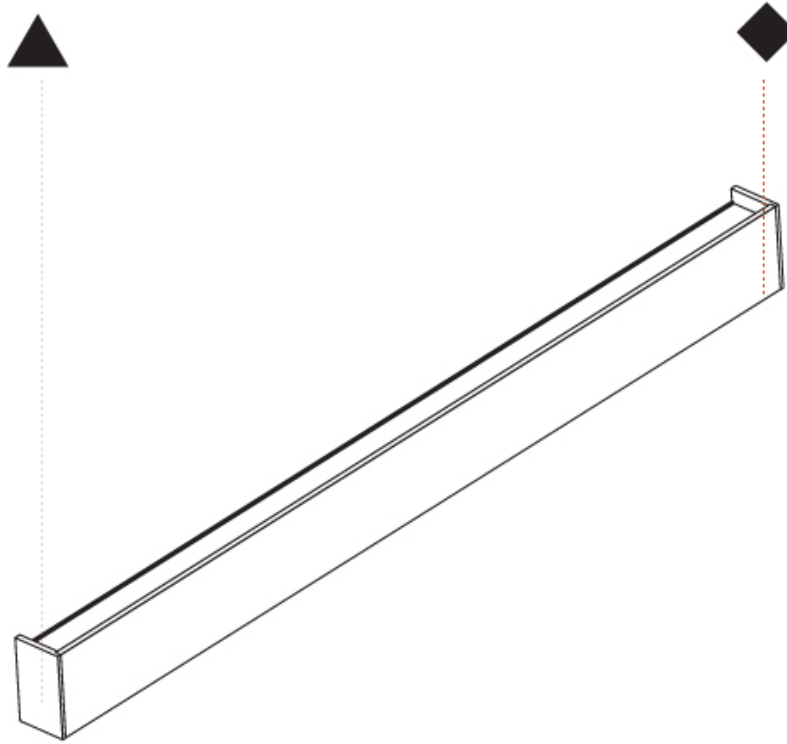

A33284-

PROJECT _____

TYPE _____

SPECIFIER _____

QUANTITY _____

DATE _____